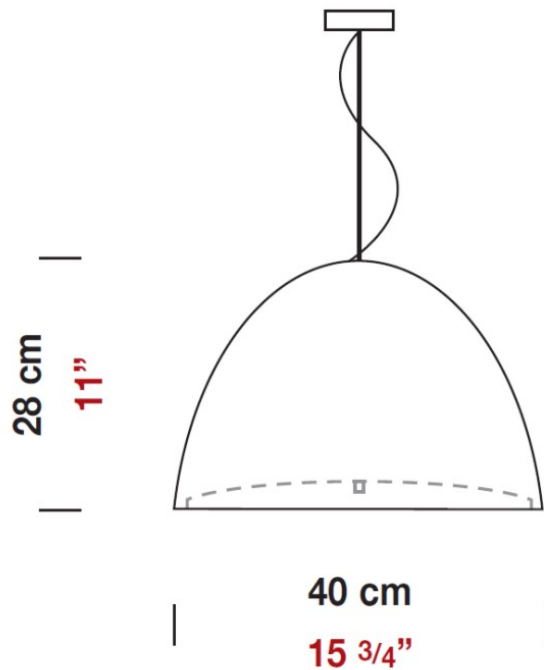

WILLY 40 SUSPENSION

D81057-WHI

GENERAL

Series: Willy

Subseries: Willy 40

Brand: Panzeri

Division: Design

Mounting Type: Suspension

Mounting Location: Ceiling

Subcategory: Pendant

PHYSICAL

Shape: Dome

Diameter (mm): 400

Diameter (in): 15 ³/₄

Height (mm): 280

Height (in): 11

Max. Overall Height (mm): 2280

Max. Overall Height (in): 89 ³/₄

Weight (kg): 4.09

Weight (lbs): 9.02

Diffuser: White Blown Glass Dome and Frosted White Bottom

Fixture Finish: WHI

Holder Finish: Metallized Gray

Fixture Material: Blown Glass Lampshade

ELECTRICAL

Number of Lamps: 1

Lamp Type: LED Retrofit

Bulb Included: Bulb Not Included

Total Output Wattage (W): 15

Max. Wattage Per Lamp (W): 15

Lamp Base: E26

Driver Included: No

Input Voltage (V): 120

LED

OPTICAL

RATINGS AND CERTIFICATIONS

Certified By: CSA Certified to UL and CSA Standards

IP rating: IP20