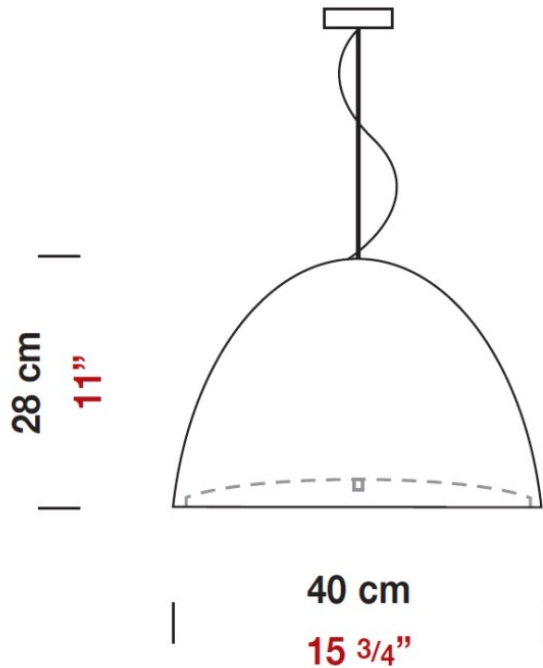

PROJECT
TYPE
NOTES
QUANTITY
DATE

WILLY 40 SUSPENSION

D81057-BLK

GENERAL

Series: Willy
Subseries: Willy 40
Brand: Panzeri
Division: Design
Mounting Type: Suspension
Mounting Location: Ceiling
Subcategory: Pendant

PHYSICAL

Shape: Dome
Diameter (mm): 400
Diameter (in): 15 3/4
Height (mm): 280
Height (in): 11
Max. Overall Height (mm): 2280
Max. Overall Height (in): 89 3/4
Light Distribution: Direct
Weight (kg): 4.09
Weight (lbs): 9.02
Diffuser: Black Blown Glass Dome and Frosted White Glass Bottom
Fixture Finish: BLK
Holder Finish: Metallized Gray
Fixture Material: Blown Glass Lampshade
Cable Details: 2000mm (78 3/4") Long Steel Suspension Cables / 2200mm (86 5/8") Long Power Cable In Transparent PVC

ELECTRICAL

Number of Lamps: 1
Lamp Type: LED Retrofit
Lamp Shape: A19
Bulb Included: Bulb Not Included
Total Output Wattage (W): 15
Max. Wattage Per Lamp (W): 15
Lamp Base: E26
Driver Included: No
Input Voltage (V): 120

LED

OPTICAL

RATINGS AND CERTIFICATIONS

Certified By: CSA Certified to UL and CSA Standards
IP rating: IP20